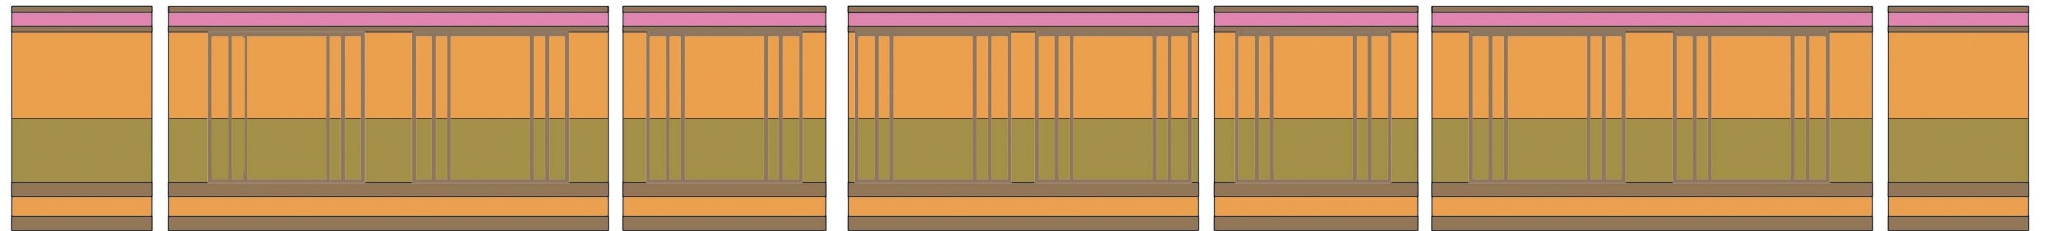

The Painter's Elevations shown above are sized for the revised 4'-0" tall Band Platform

NOTE: BAND PLATFORM HEIGHT HAS BEEN SHORTENED BY 8". SEE REVISED TECHNICAL DRAWING: "PlatformFacingWalls 2024"

J

K

L